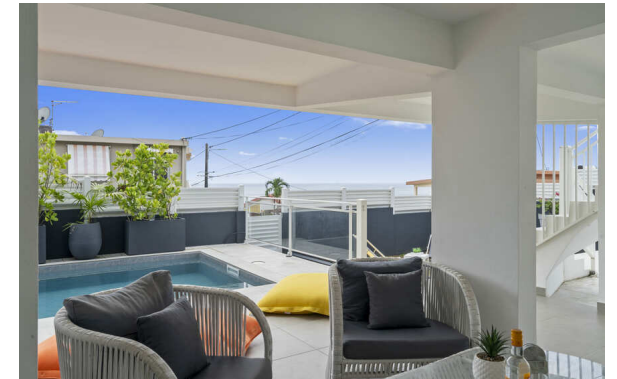

Galerie photos / Photo gallery