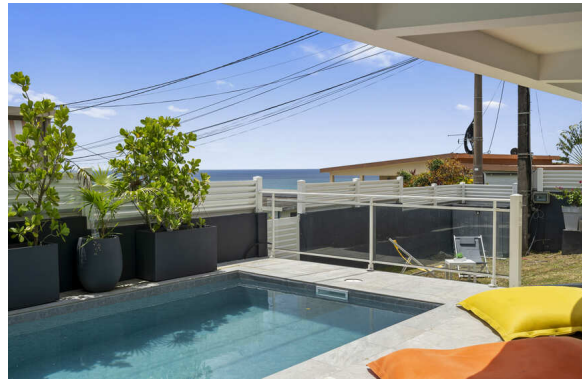

Villa NAYAH - Martinique - Sainte-Luce

From 150.0 € / night - 3 bedroom(s) - 2 bathroom(s)

Galerie photos / Photo gallery

Votre location / Your rental

Enjoy an exceptional stay in this villa in Martinique!

_ Charm and comfort await

- Spacious two-level villa, perfect for 6 people
- Located in Sainte-Luce, on the southern Caribbean coast, near paradisiacal beaches
- Friendly atmosphere, just a 5-minute drive from Gros Raisin Beach

_ Outdoor area designed for relaxation

- Large secured pool (6x4 meters) surrounded by loungers and bean bags
- Garden area with a barbecue for outdoor dining
- Private parking inside the property (2-3 vehicles)

Book now for an unforgettable stay under the Martinique sun!

Caractéristiques / Features

🏠 150 m2 / 👥 6 traveler(s) / 🛏️ 3 bedroom(s) / 🚿 2 bathroom(s)

Equipements / Equipment

- | | | | |
|--|---|---|---|
|  Air conditioner |  BBQ charcoal |  Barbecue |  Beach towels |
|  Dining table |  Dishwasher |  Espresso machine |  Filter coffee maker |
|  Free on-site parking |  Freezer |  Garden |  Hair dryer |
|  Household linen |  Iron |  Kettle |  Lounge chairs |
|  Microwave |  Outdoor dining area |  Outdoor furniture |  Outdoor shower |
|  Oven |  Parking |  Sea view |  Smoke detectors |
|  Swimming pool |  TV |  Toaster |  Towels |