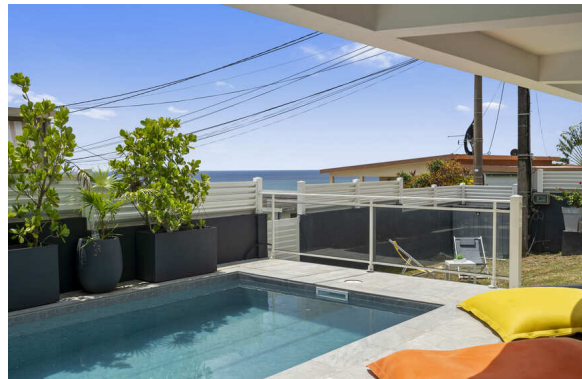

Villa NAYAH - Martinique - Sainte-Luce

From 150.0 € / night - 3 bedroom(s) - 2 bathroom(s)

Galerie photos / Photo gallery

Votre location / Your rental

Enjoy an exceptional stay in this villa in Martinique!

_ Charm and comfort await

- Spacious two-level villa, perfect for 6 people
- Located in Sainte-Luce, on the southern Caribbean coast, near paradisiacal beaches
- Friendly atmosphere, just a 5-minute drive from Gros Raisin Beach

_ Outdoor area designed for relaxation

- Large secured pool (6x4 meters) surrounded by loungers and bean bags
- Garden area with a barbecue for outdoor dining
- Private parking inside the property (2-3 vehicles)

Book now for an unforgettable stay under the Martinique sun!

Caractéristiques / Features

🏠 150 m2 / 👤 6 traveler(s) / 🛏️ 3 bedroom(s) / 🚿 2 bathroom(s)

Equipements / Equipment

- | | | | |
|------------------------|-----------------------|---------------------|-----------------------|
| 🌬️ Air conditioner | 🍖 BBQ charcoal | 🍖 Barbecue | 🧺 Beach towels |
| ✦ Dining table | 🍽️ Dishwasher | ☕ Espresso machine | ☕ Filter coffee maker |
| 🅑 Free on-site parking | ✦ Freezer | 🌳 Garden | 💨 Hair dryer |
| 🧺 Household linen | 🧊 Iron | 🍵 Kettle | ✦ Lounge chairs |
| 📺 Microwave | ✦ Outdoor dining area | ✦ Outdoor furniture | 🚿 Outdoor shower |
| 🍳 Oven | 🅑 Parking | 🌊 Sea view | 🚿 Smoke detectors |
| 🏊 Swimming pool | 📺 TV | 🍞 Toaster | 🧺 Towels |