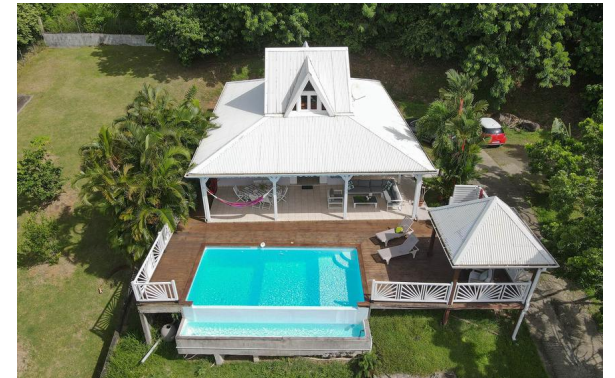

Palmier Rouge - Martinique - Sainte-Luce

From 160.0 € / night - 3 bedroom(s) - 2 bathroom(s)

Galerie photos / Photo gallery

Votre location / Your rental

This villa with its superb infinity pool is located on the heights of Sainte-Luce in a quiet residential area. With three air-conditioned bedrooms and two bathrooms with shower, it can accommodate up to six people.

The pretty infinity pool overlooking the Marin Bay and the Carbet next door promise you a relaxing stay and the opportunity to admire the sunsets.

The space right next to the villa allows you to park up to two cars.
Baby cot on request, household linen provided and WIFI connection included.

This villa with its superb infinity pool is located on the heights of Sainte-Luce in a quiet residential area. With three air-conditioned bedrooms and two bathrooms with shower, it can accommodate up to six people.