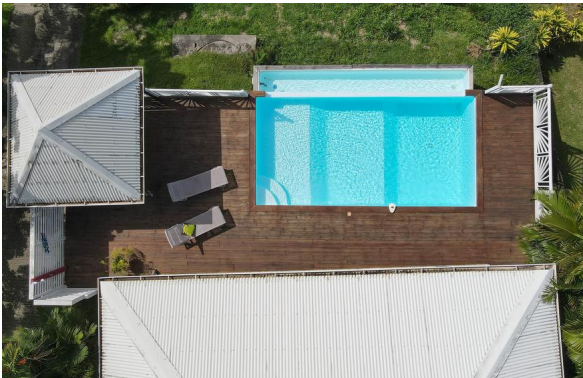

## Votre location / Your rental

This villa with its superb infinity pool is located on the heights of Sainte-Luce in a quiet residential area. With three air-conditioned bedrooms and two bathrooms with shower, it can accommodate up to six people.

The pretty infinity pool overlooking the Marin Bay and the Carbet next door promise you a relaxing stay and the opportunity to admire the sunsets.

The space right next to the villa allows you to park up to two cars.  
Baby cot on request, household linen provided and WIFI connection included.

This villa with its superb infinity pool is located on the heights of Sainte-Luce in a quiet residential area. With three air-conditioned bedrooms and two bathrooms with shower, it can accommodate up to six people.